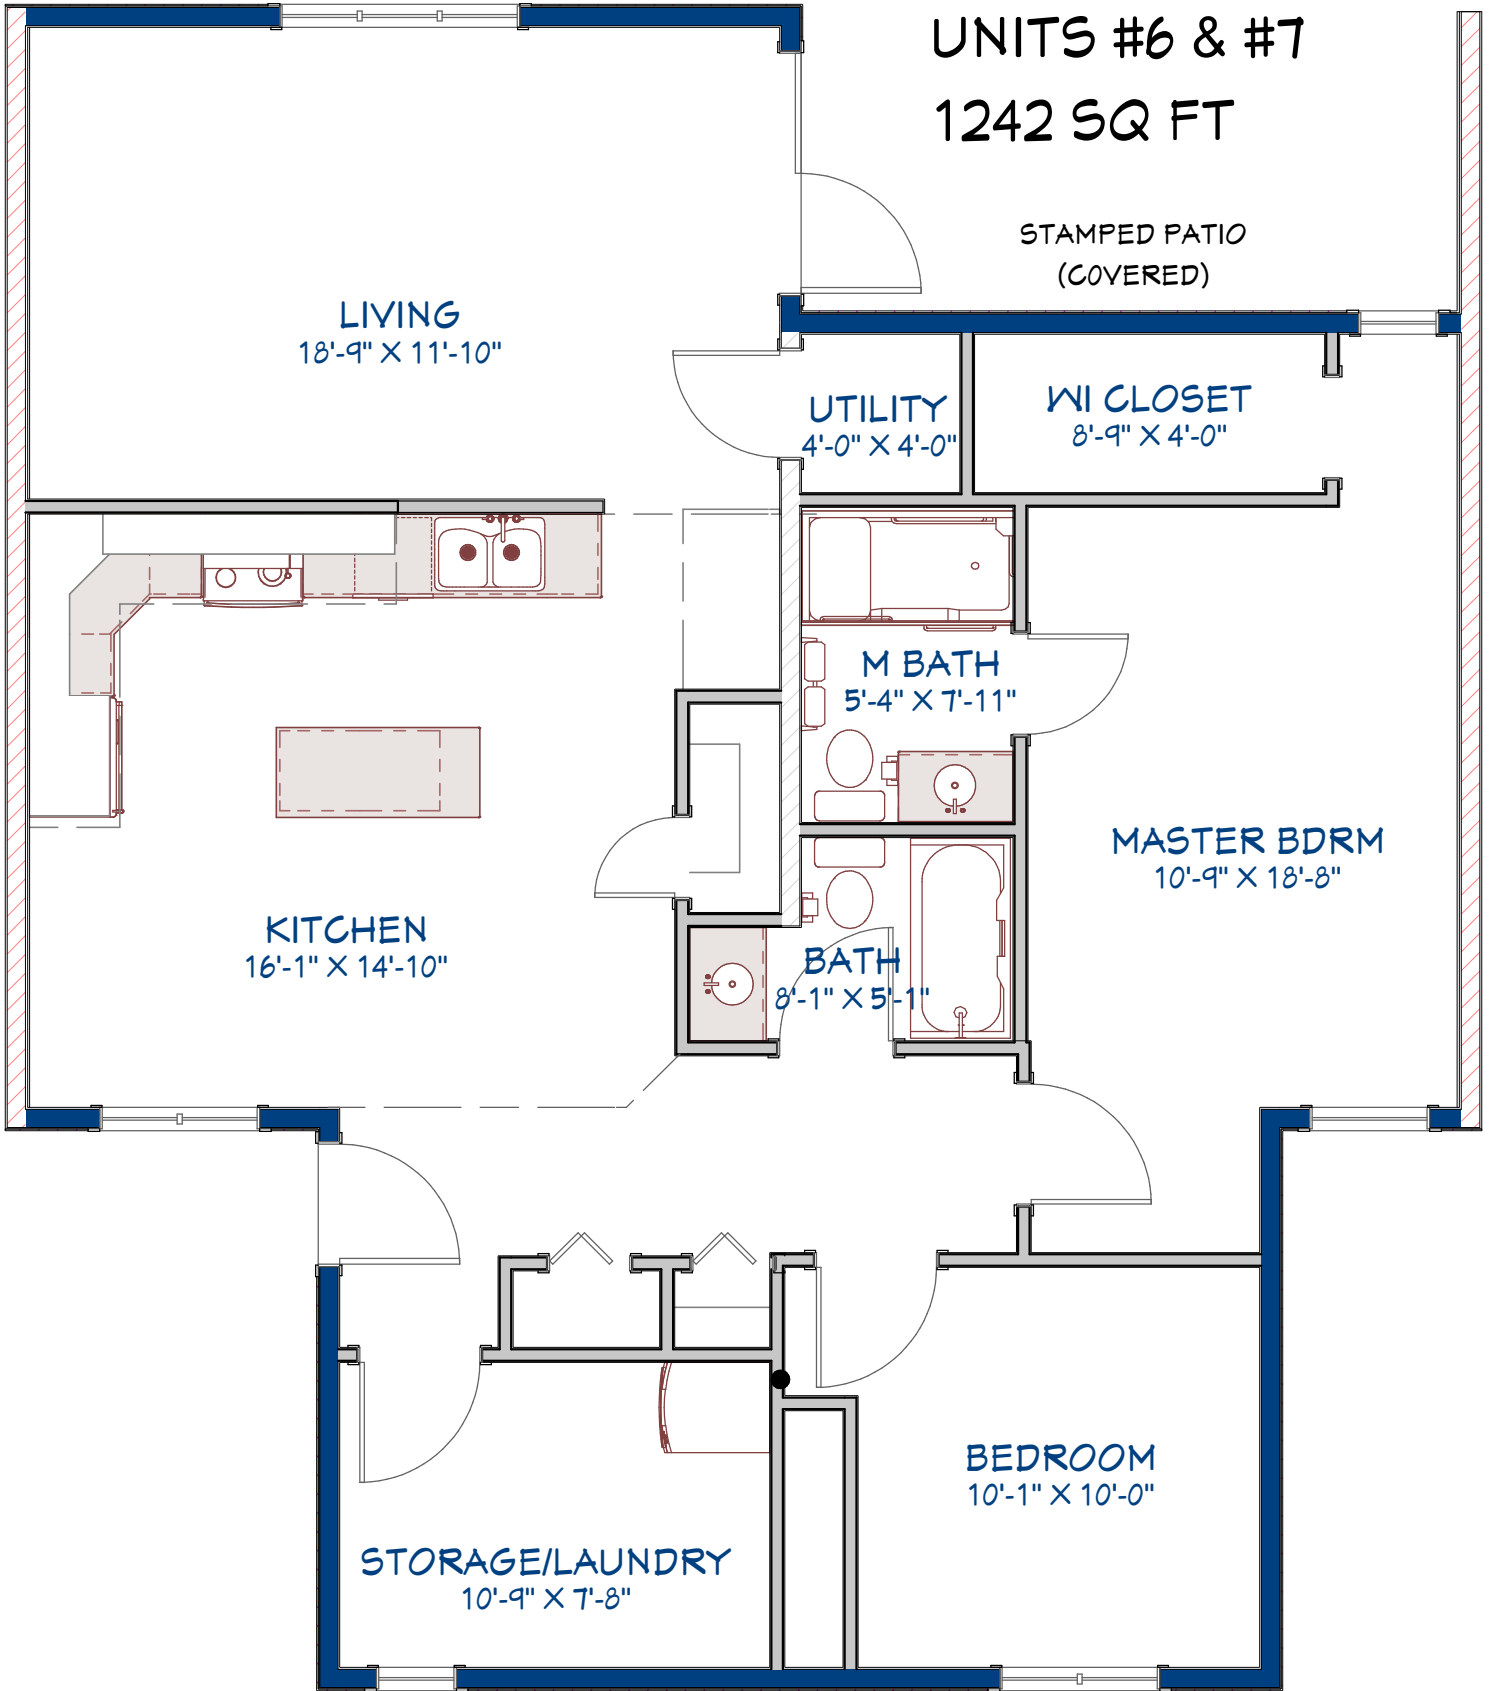

UNITS #6 & #7
1242 SQ FT

PROJECT
 RIVERVIEW CONDOS
 PHASE II
 501 KELSEY TRAIL
 SWAN RIVER

DATE
 12/12/2017

DRAWING
 UNITS #6 & #7 FLOORPLAN
 TWO BDRM/W BATH